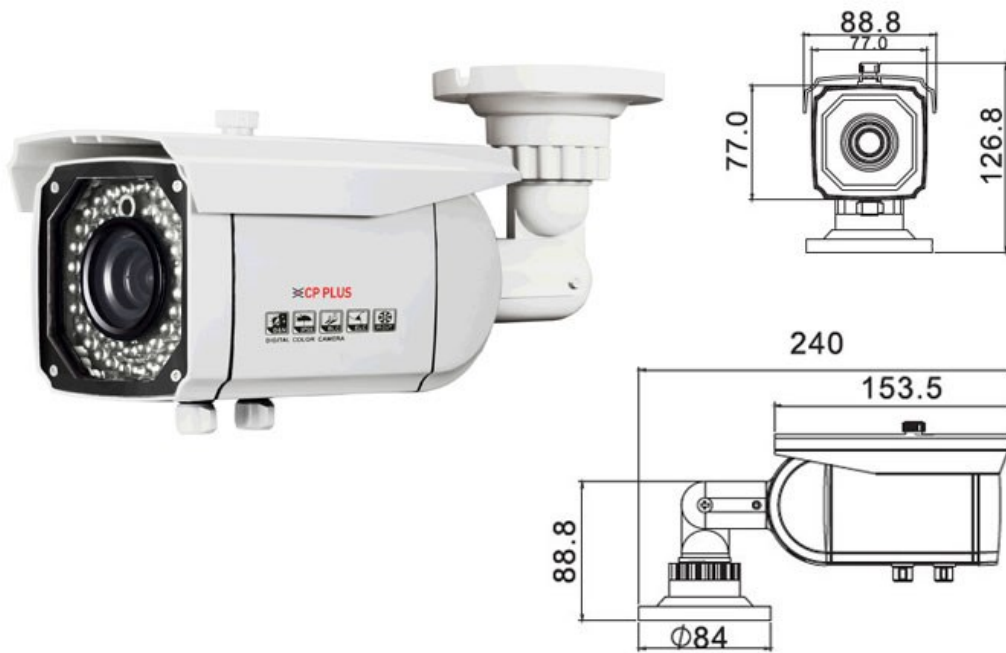

CP- GTC-T24FL5**2.4 MP Astra HD VF IR Bullet Camera - 50 Mtr.****Main Features**

- 1/2.7" 2.4MP HD Color Image sensor
- 25/30fps@ 2.4MP
- Day/Night(ICR), AWB, AGC, BLC
- Plug-n-Play HD/SD Camera
- 2.8-12mm Lens
- Equipped with fine IR LEDs for clearer night vision
- IR Range of 50 Mtr.
- Compatible with HDx, AHD, HDCVI, CVBS and HDTVI DVRs
- IP66
- 1/4"

CP- GTC-T24FL5

2.4 MP Astra HD VF IR Bullet Camera - 50 Mtr.

Feature

Image Sensor
Minimum Illumination
Shutter Speed
White Balance
Gain Control(AGC)
Lens
Back Light Compensation
S/N Ratio
Video Output
Resolution
ICR
IR
No. of IR LEDs
Operating Temperature
Humidity
Power Source
Power Consumption
Dimension
Weight

Specification

1/2.7" 2.4MP HQIS Pro Image sensor
Color(0.1Lux),White and Black(0.01Lux IR LED On)
1/50s(1/60s)-1/100,000s (Auto/Fixed)
Auto
Auto
2.8-12mm
Auto
≥52dB
1.0Vp-p Composite Output (75Ω / BNC), HD-AHD(1080P)\ HD-TVI(1080P)\ HD-CVI(1080P)\ CVBS, AHD Default setting
2.4MP @ 25fps
Support
IR Range of 50 Mtr.
48pcsφ5mm
-20°C~+55°C
10% ~ 90% (humidity)
DC12V(+/-10%)
0.4W(2.5W after IR LED Powered on)
240mm x 88.8mm x 88.8mm
0.9 Kg